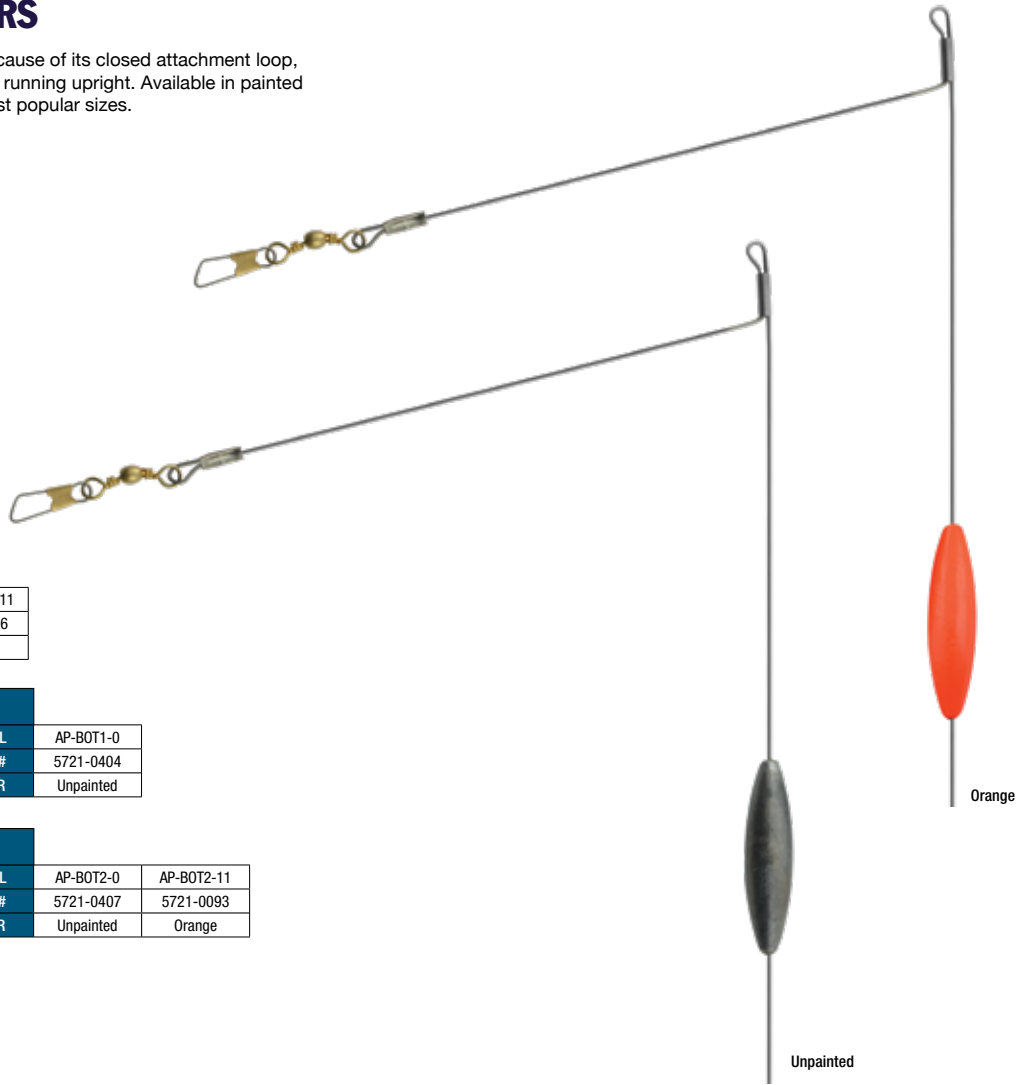

WORM WIGGLER

The flutter spoon rigged with a worm creates a tantalizing meal for any walleye. Typically fished behind snap weights or on lead core line to desired depth. One of the newest, hottest styles on the market today. Length of leader - 7.5". Available in 6 colors.

STEEL WILLOW HARNESS

The long slender willow blade on these rigs provides a tight, fast rotation that really calls fish in. The steel leader is great for areas that have "fish with teeth". Length of steel leader - 10".

Silver/Chartreuse

Watermelon

Red/White

Silver

Gold/Orange

Tequila Sunrise

Chartreuse/Green

MODEL	AP-WH#4-1	AP-WH#4-35	AP-WH#4-42	AP-WH#4-43	AP-WH#4-45	AP-WH#4-46	AP-WH#4-9
PART #	5721-0413	5721-0349	5721-0403	5721-0369	5721-0409	5721-0412	5721-0390
HOOK	4	4	4	4	4	4	4
COLOR	Red/White	Silver	Gold/Orange	Silver/Chart	Watermelon	Tequila Sunrise	Chart/Green

BOTTOM BOUNCERS

This is a great bottom bouncer because of its closed attachment loop, which keeps your bottom bouncer running upright. Available in painted finishes and it comes in all the most popular sizes.