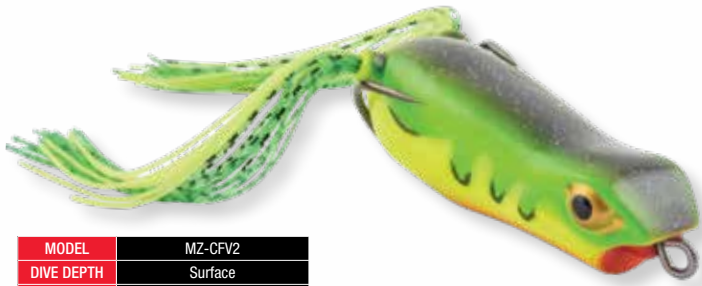

-32 Tiger Minnow

-75 Rainbow Trout

KROAKER FROG

- Features a unique cupped mouth that spits a large plume of water when popped
- Enticing multi-strand legs and dual weedless black nickel Matzuo® hook

Unique cupped mouth for better popping action