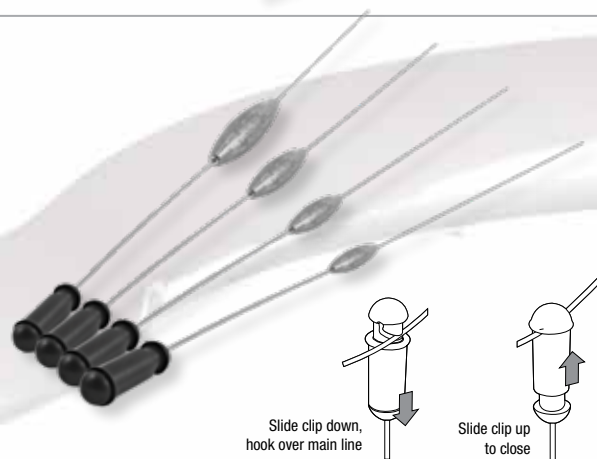

FAST CLIP BOTTOM BOUNCERS

The Fast Clip Bottom Bouncer is the newest concept in bottom bouncer fishing!

- These bottom bouncers make it fast and easy to change weights
- No matter the diameter of your line, the Fast Clip Bouncer continues to slide freely so you feel the fish on your line but the fish doesn't feel the weight of any bouncer
- Slides over jagged rocks, timber or whatever is on the bottom of the water without snagging

MODEL	MTZ-FSC12	MTZ-FSC34	MTZ-FSC1	MTZ-FSC112	MTZ-FSC2	MTZ-FSC3
PART #	5718-0048	5718-0592	5718-0595	5718-0599	5718-0602	5718-0145
COLOR	Natural	Natural	Natural	Natural	Natural	Natural
WEIGHT	1/2oz	3/4oz	1oz	1 1/2oz	2oz	3oz
QTY	2	2	2	2	2	2