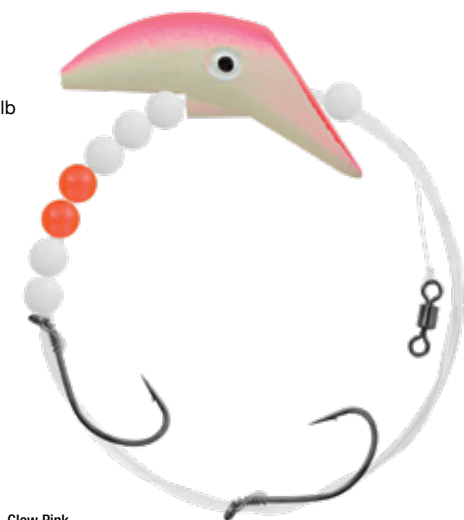

RIGS

WALLEYE SPIN RIG

These rigs are sold 6 per card, each rig has an individual UPC. A great value for every walleye angler looking for a new spin rig. Length of leader - 48". 14lb monofilament. Available in 9 colors and 2 sizes.

Literally hundreds of thousands of walleye have been caught on the "APEX A-Plug", since its introduction in the 90's. Length of leader - 48". 14lb monofilament. Available in 6 colors and 2 sizes.

Glow Pink