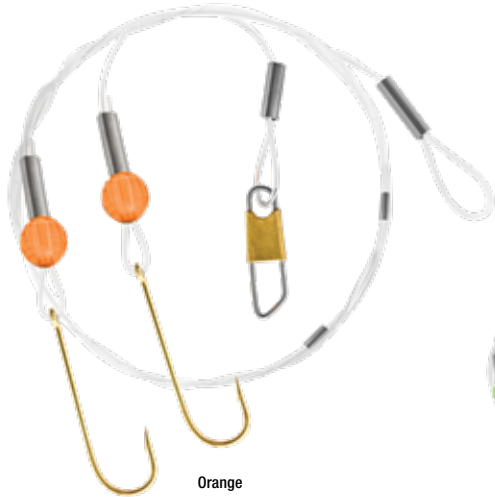

PERCH MARAFLASH RIG

These Marabou and Mylar combinations will flit and flash with the slightest of twitches to your rod. Drive panfish crazy with this new rig! 20" rig length. 8lb monofilament. Available in 4 colors.

Chartreuse

White

Pink

Yellow

MODEL	AP-PMR-8	AP-PMR-14	AP-PMR-30	AP-PMR-52
PART #	5721-0402	5721-0397	5721-0398	5721-0400
HOOK	#6	#6	#6	#6
COLOR	White	Chartreuse	Pink	Yellow

PERCH BEAD RIG

Perch are quite often found schooled up and this bead rig allows anglers to fish multiple depths with multiple hooks. A tremendous rig for any perch angler. 14" rig length. 20lb monofilament. Size #6 Gold Aberdeen Matzuo® hooks.

Orange

Chartreuse/Green

Purple

Red

Glow White

Yellow/Chartreuse

MODEL	AP-PBR-9	AP-PBR-11	AP-PBR-12	AP-PBR-13	AP-PBR-23	AP-PBR-70
PART #	5721-0391	5721-0389	5721-0393	5721-0388	5721-0396	5721-0394
HOOK	#6	#6	#6	#6	#6	#6
COLOR	Chart/Green	Orange	Purple	Red	Glow White	Yellow/Chart

WORM WIGGLER

The flutter spoon rigged with a worm creates a tantalizing meal for any walleye. Typically fished behind snap weights or on lead core line to desired depth. One of the newest, hottest styles on the market today. Length of leader - 7.5". Available in 6 colors.