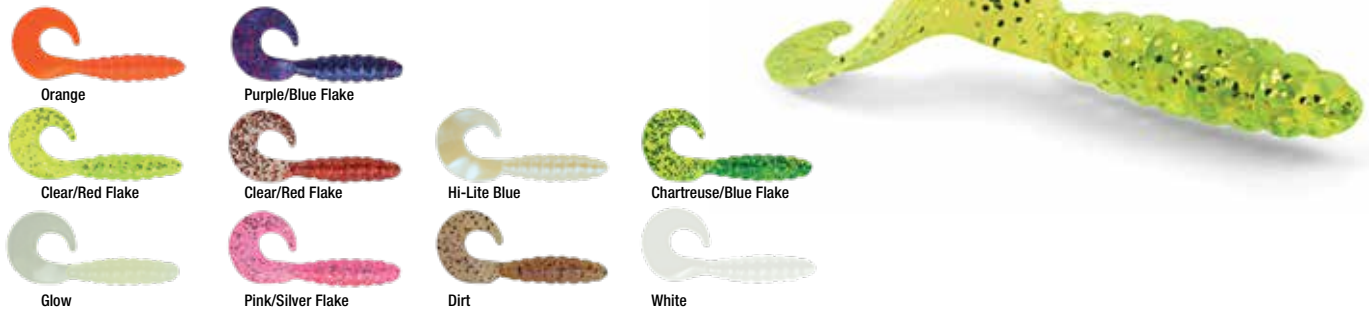

SOFT PLASTICS 30-33

CURLY TAIL GRUB
SHAD
RIGGED GRUBS
PADDLETAIL WORM
CRAWLER
SALTY MINI TUBE
RIGGED MINI TUBE
INSIDE TUBE JIGHEAD

JIGHEADS 35-36

ROUND JIGHEADS
ROUND HEAD JIGS
STANDUP JIGHEAD
FLOATING JIG

SPOONS 37-38

PRISM SPOON
LIFELIKE SPOON
GAMEFISH SPOON

RIGS 37-42

WALLEYE SPIN RIG
WALLEYE A PLUG
PERCH MARAFLASH RIG
PERCH BEAD RIG
PERCH SPREADER BARS
WORM WIGGLER
STEEL WILLOW HARNESS
BOTTOM BOUNCERS

SOFT PLASTICS

CURLY TAIL GRUB

The Apex® Curly Tail Grub has an incredibly enticing action that drives fish crazy. Available in 10 colors and 3 sizes.

1" (2.5cm)	MODEL	AP-CT1-11	AP-CT1-16	AP-CT1-17	AP-CT1-33	AP-CT1-44	AP-CT1-68	AP-CT1-75	AP-CT1-8
	PART #	5721-0442	5721-0358	5721-0443	5721-0360	5721-0441	5721-0446	5721-0440	5721-0444
	QTY	12	12	12	12	12	12	12	12
	COLOR	Orange	Chart/Silver Flake	Glow	Purple/Blue Flake	Clear/Red Flake	Pink/Silver Flake	Chart/Blue Flake	White